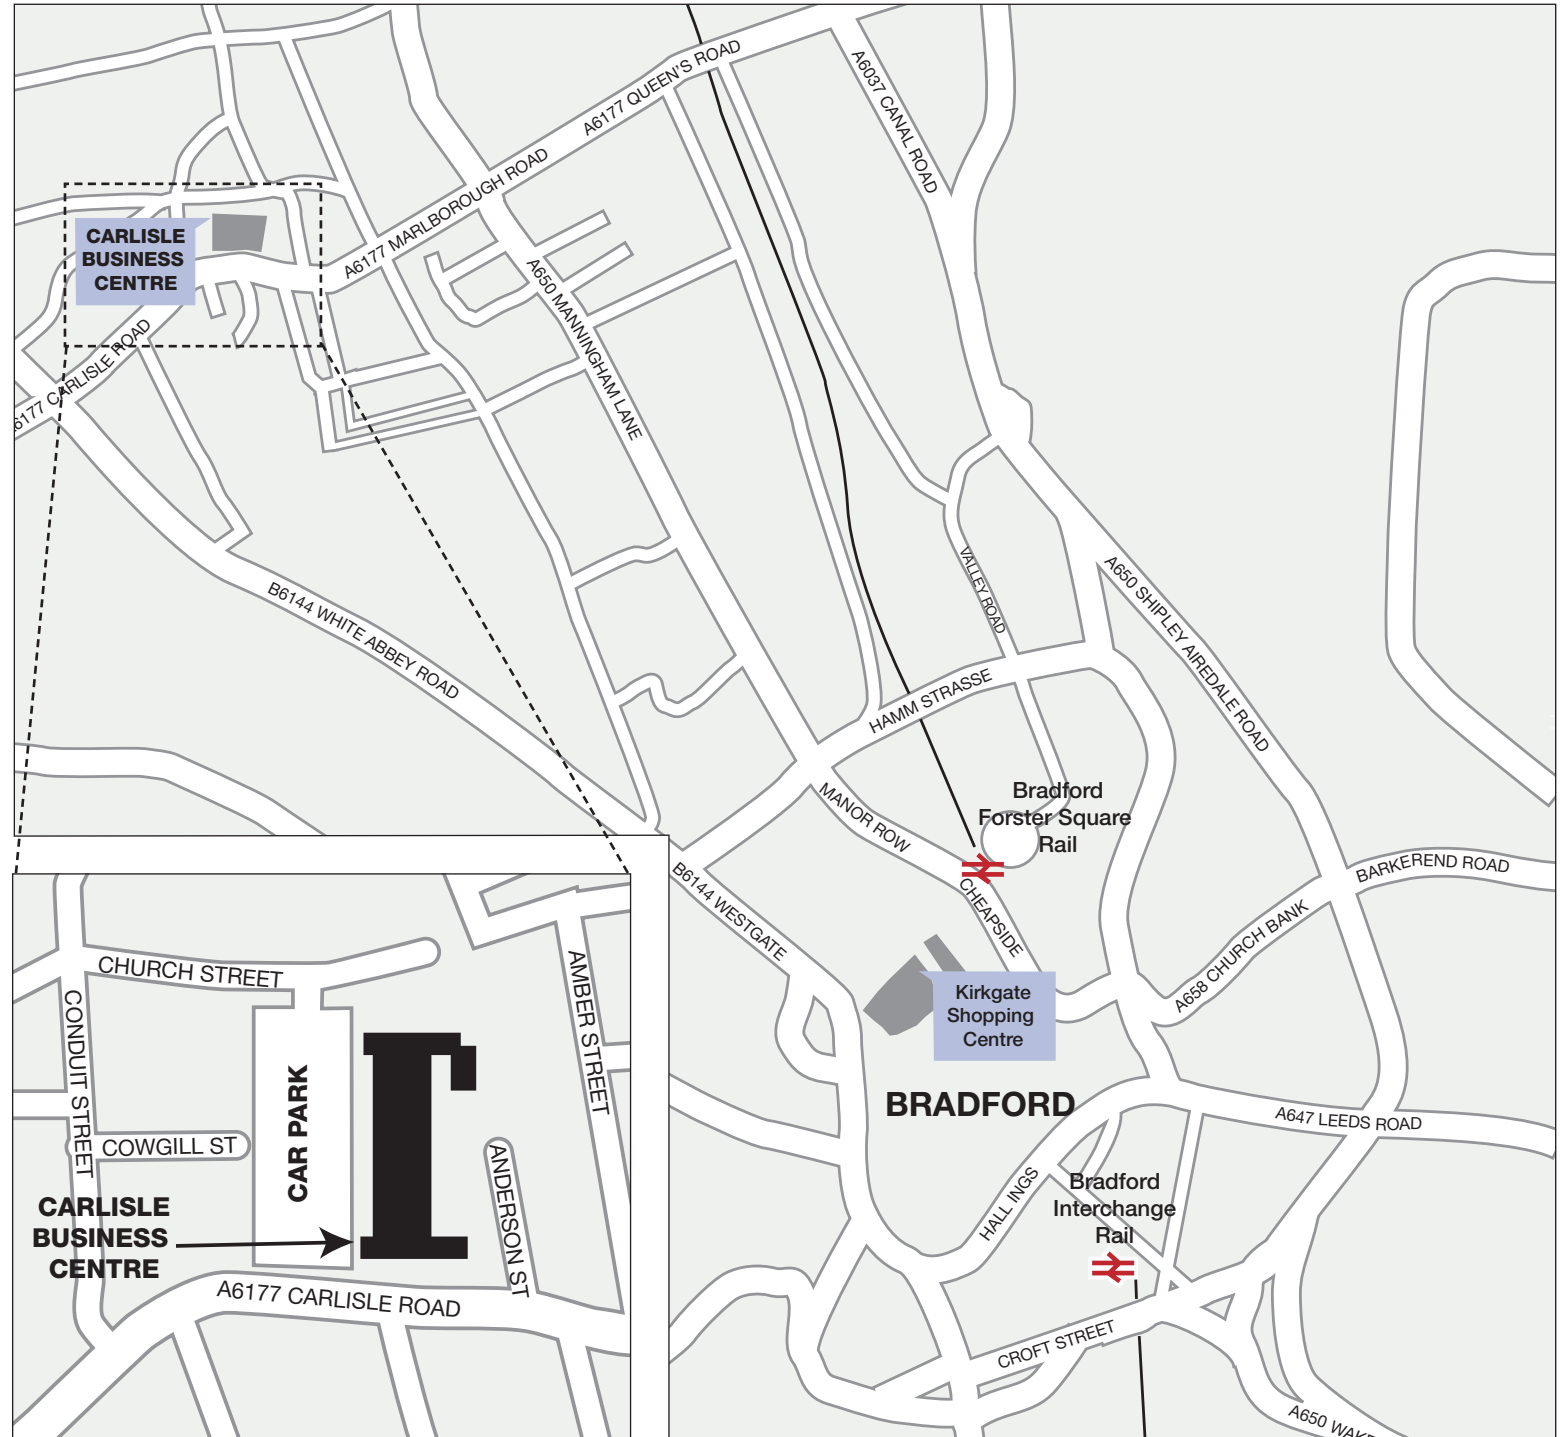

How to find us

Joseph Rowntree Foundation

Carlisle Business Centre
60 Carlisle Road
Bradford
BD8 8BD

Telephone 01274 493006

Website www.jrf.org.uk

DIRECTIONS TO THE JOSEPH ROWNTREE FOUNDATION'S BRADFORD OFFICE

► By train

Bradford is served by two train stations: Bradford Interchange for trains from most destinations and Forster Square for local trains.

Carlisle Business Centre is a short taxi ride from either station.

► By car (from M62 motorway)

Leave M62 at Junction 26 and join M606. Go to end of M606 and take 3rd exit off roundabout (Mayo Avenue A6177). At the next roundabout take 3rd exit onto Manchester Road A641 to city centre. At the 4th set of lights get into the middle lane and take the 1st exit at the next roundabout onto Princess Way. Proceed through the lights up Godwin Street. Turn left into Westgate then take the 5th turning on the right into Drewton Street. Take the 2nd left onto Manningham Lane. Proceed along Manningham Lane for approximately half a mile. At the traffic lights turn left into Marlborough Road, which becomes Carlisle Road.

Take the 5th right into Conduit Street (you will see Barclays Bank on the corner as you turn in). Then take the 2nd right (just before the church) into Church Street and the 1st right into the Carlisle Business Centre car park.