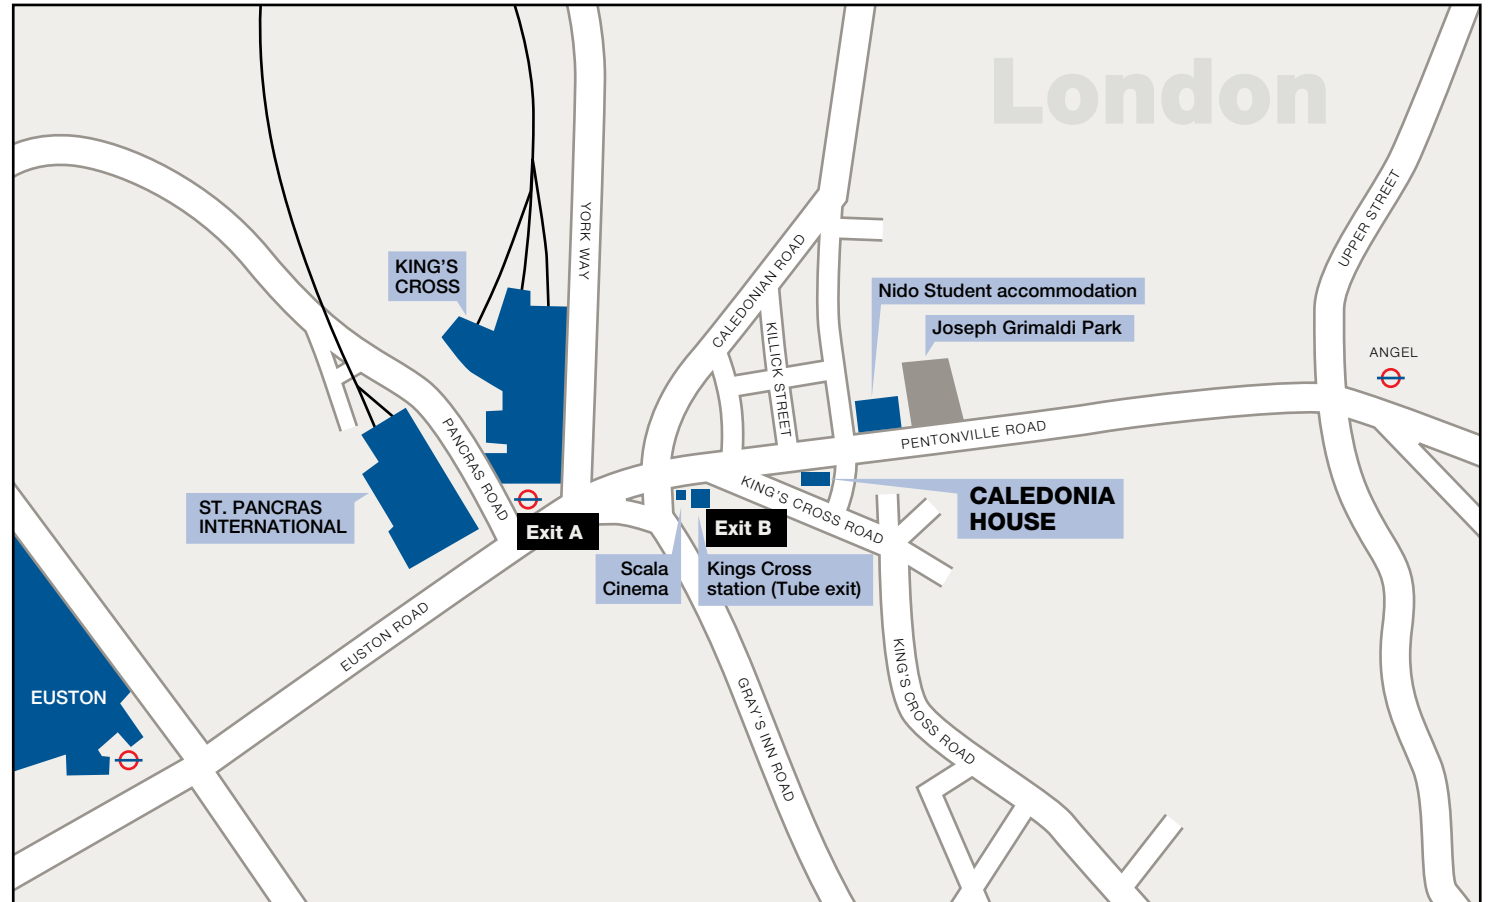

How to find us

**Joseph Rowntree Foundation
at Caledonia House:**

Caledonia House
5th Floor
223 Pentonville Road
London
N1 9NG

Telephone
+44 (0)20 7837 3268

Website www.jrf.org.uk

► By train – King's Cross

Leave King's Cross Station by side exit to your left on leaving the train.

Cross York Way and proceed down Pentonville Road with the Scala Cinema on your right.

Caledonia House is a five-storey building on the right.

The walk from the station takes five minutes.

► By train – Thames Link at St Pancras International

Follow the signs for Euston Road North, Pentonville Road, York Way.

Cross Pancras Road, walk past Kings Cross Station, cross York Way and proceed down Pentonville Road to Caledonia House which is on your right.

► By tube

Take the tube to Kings Cross. You need to locate one of two exits:

A) Euston Road North, Pentonville Road, York Way or B) Pentonville Road

From exit A

Walk past Kings Cross Station, Cross York Way and proceed down Pentonville Road to Caledonia House which is on your right.

From exit B

On reaching street level, turn right up Pentonville Road (which crosses Kings Cross Road) to Caledonia House, which is on your right. This takes two minutes.

► By car

This is not advised. However, those displaying a disabled driver's sticker are entitled to park free of charge at any working meter, residents' bay or, using a display clock, for up to three hours on a single yellow line – eg in Killick Street roughly opposite Caledonia House.